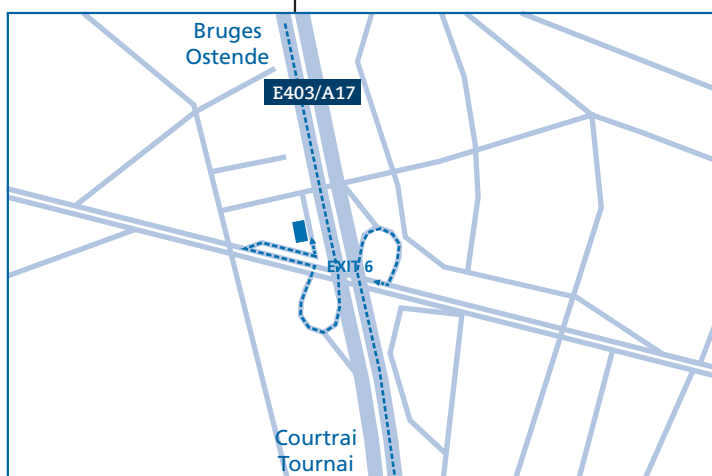

Access plan

Road description

By car

Coming from

- Brugge, Oostende
 1. Take the E403/A17 in the direction of Kortrijk.
 2. Take the exit 6, Roeselare/Rumbeke.
 3. At the traffic lights, turn left in the direction of Roeselare (N36).
 4. After 250 metres, turn right.
 5. Turn right in the direction of 'Accent Business Park'.
 6. You arrived at the parking place of the Marsh site.
- Gent
 1. Take the E17/A14 in the direction of Gent/Kortrijk.
 2. Stay on the motorway until you reach the exits 3 and 2 Kortrijk.
 3. Take the motorway E403/A17 in the direction of Bruges on the highway crossing of Aalbeke.
 4. Take the exit 6 Roeselare/Rumbeke.
 5. Turn left in the direction of Roeselare (N36) on the first traffic lights.
 6. Continue the road over the E403/A17 until you reach the next traffic lights.
 7. After 250 metres, turn right.
 8. Turn right in the direction of 'Accent Business Park'.
 9. You arrived at the parking place of the Marsh site.

Parking

The parking place is situated between the motorway and the buildings. The Marsh site is in the C6 building on the first floor.