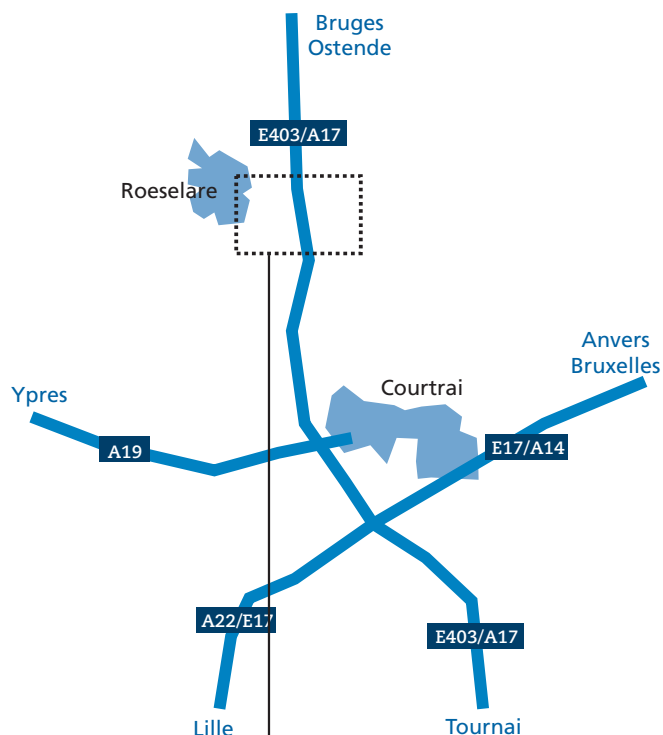

Access plan

Road description

By car

Coming from

- Brugge, Oostende
 1. Take the E403/A17 in the direction of Kortrijk.
 2. Take the exit 6, Roeselare/Rumbeke.
 3. At the traffic lights, turn left in the direction of Roeselare (N36).
 4. After 250 metres, turn right.
 5. Turn right in the direction of 'Accent Business Park'.
 6. You arrived at the parking place of the Marsh site.
- Gent
 1. Take the E17/A14 in the direction of Gent/Kortrijk.
 2. Stay on the motorway until you reach the exits 3 and 2 Kortrijk.
 3. Take the motorway E403/A17 in the direction of Bruges on the highway crossing of Aalbeke.
 4. Take the exit 6 Roeselare/Rumbeke.
 5. Turn left in the direction of Roeselare (N36) on the first traffic lights.
 6. Continue the road over the E403/A17 until you reach the next traffic lights.
 7. After 250 metres, turn right.
 8. Turn right in the direction of 'Accent Business Park'.
 9. You arrived at the parking place of the Marsh site.

Parking

The parking place is situated between the motorway and the buildings. The Marsh site is in the C6 building on the first floor.